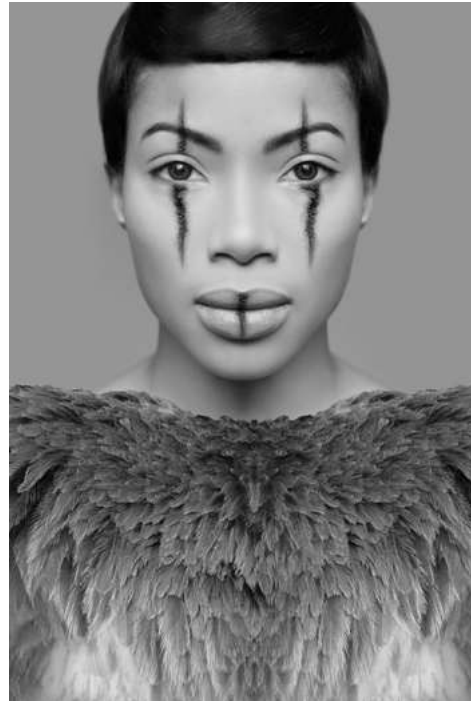

Model: Chloe

HEIGHT 160 cm SIZE 32 EU CHEST 85 cm WAIST 60 cm HIP 85 cm
SHOESIZE 37 EU HAIRCOLOR brown EYECOLOR brown

BIRDCAGE Modelmanagement
www.birdcage-models.de

Daimlerstraße 14a | 65232 Taunusstein | Germany
Tel: +49 (6128) 970 855 | Mobile: +49 (0)171 620 7091 | E-Mail: booking@birdcage-models.de