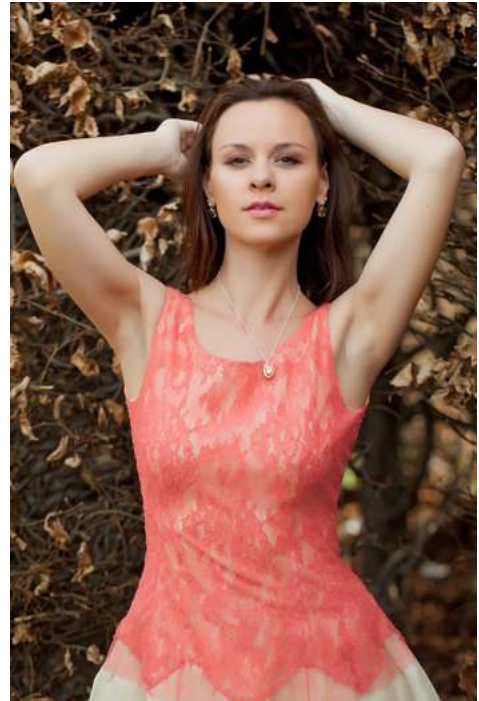

Model: Adriana J.

HEIGHT 179 cm   SIZE 36 EU   CHEST 90 cm   WAIST 65 cm   HIP 92 cm
SHOESIZE 40 EU   HAIRCOLOR brown   EYECOLOR brown

BIRDCAGE Modelmanagement
www.birdcage-models.de

Daimlerstraße 14a | 65232 Taunusstein | Germany
Tel: +49 (6128) 970 855 | Mobile: +49 (0)171 620 7091 | E-Mail: booking@birdcage-models.de