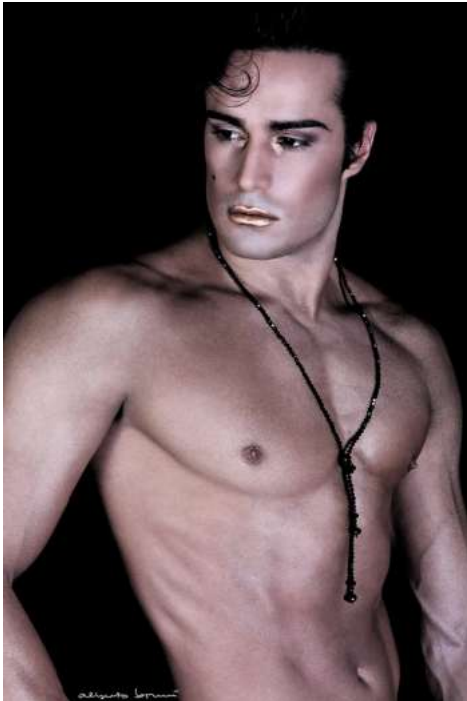

Model: Constantino P.

HEIGHT 179 cm SIZE 48 EU CHEST 96 cm WAIST 74 cm HIP 90 cm
SHOESIZE 42 EU HAIRCOLOR brown EYECOLOR brown

BIRDCAGE Modelmanagement
www.birdcage-models.de

Daimlerstraße 14a | 65232 Taunusstein | Germany
Tel: +49 (6128) 970 855 | Mobile: +49 (0)171 620 7091 | E-Mail: booking@birdcage-models.de