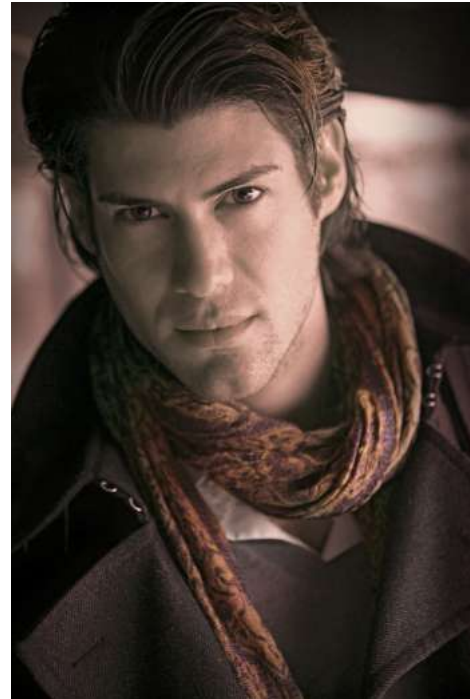

Model: Alexander J.

HEIGHT 190 cm   SIZE 52 EU   CHEST 104 cm   WAIST 75 cm   HIP 95 cm
SHOESIZE 43 EU   HAIRCOLOR brown   EYECOLOR blue-green

BIRDCAGE Modelmanagement
www.birdcage-models.de

Daimlerstraße 14a | 65232 Taunusstein | Germany
Tel: +49 (6128) 970 855 | Mobile: +49 (0)171 620 7091 | E-Mail: booking@birdcage-models.de