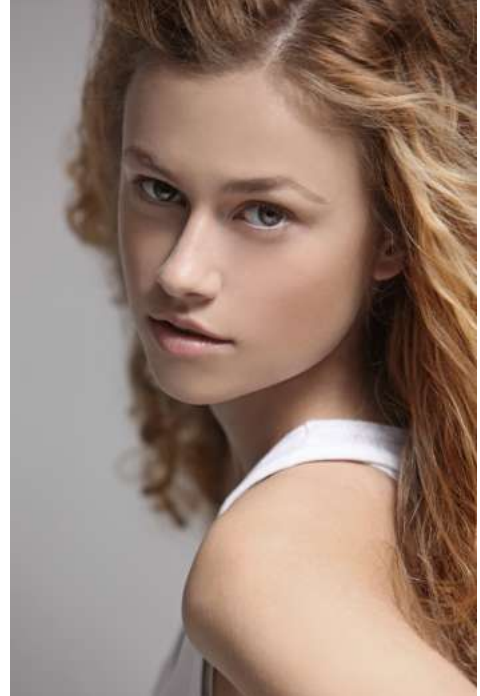

Model: Julia R.

HEIGHT 168 cm   SIZE 34 EU   CHEST 76 cm   WAIST 61 cm   HIP 89 cm
SHOESIZE 38 EU   HAIRCOLOR brown   EYECOLOR green-blue

BIRDCAGE Modelmanagement
www.birdcage-models.de

Daimlerstraße 14a | 65232 Taunusstein | Germany
Tel: +49 (6128) 970 855 | Mobile: +49 (0)171 620 7091 | E-Mail: booking@birdcage-models.de