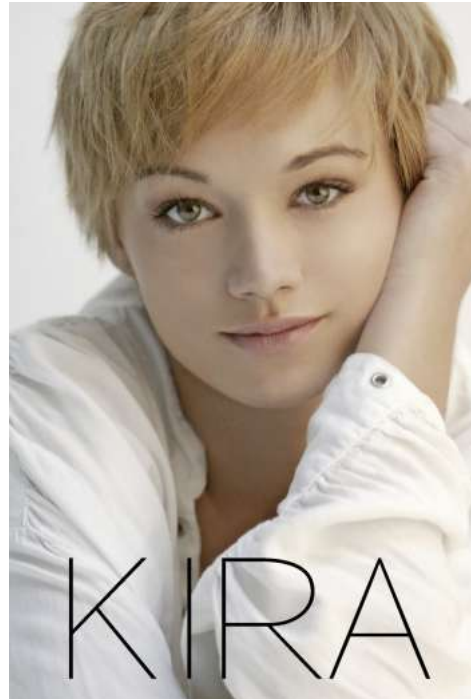

Model: Kira P.

HEIGHT 172 cm SIZE 38 EU CHEST 86 cm WAIST 66 cm HIP 98 cm
SHOESIZE 40 EU HAIRCOLOR blonde EYECOLOR green-brown

BIRDCAGE Modelmanagement
www.birdcage-models.de

Daimlerstraße 14a | 65232 Taunusstein | Germany
Tel: +49 (6128) 970 855 | Mobile: +49 (0)171 620 7091 | E-Mail: booking@birdcage-models.de