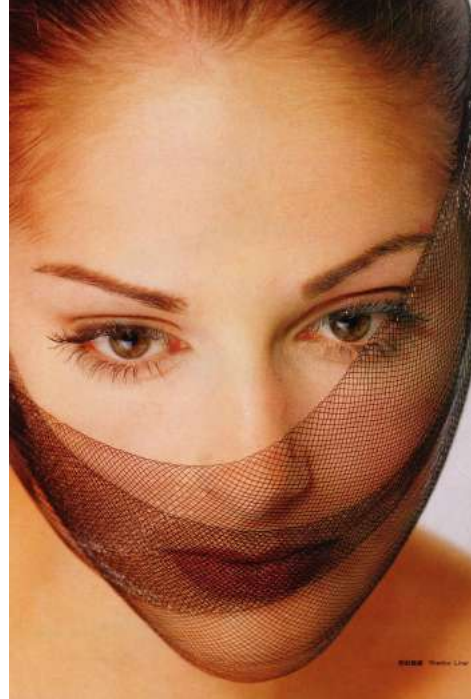

Model: Manuela W.

HEIGHT 173 cm SIZE 34 EU CHEST 83 cm WAIST 61 cm HIP 90 cm
SHOESIZE 38 EU HAIRCOLOR brown EYECOLOR green-brown

BIRDCAGE Modelmanagement
www.birdcage-models.de

Daimlerstraße 14a | 65232 Taunusstein | Germany
Tel: +49 (6128) 970 855 | Mobile: +49 (0)171 620 7091 | E-Mail: booking@birdcage-models.de