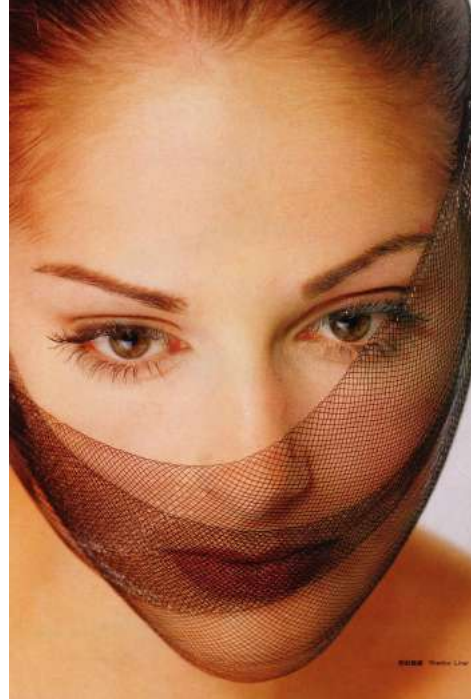

Model: Manuela W.

HEIGHT 173 cm   SIZE 34 EU   CHEST 83 cm   WAIST 61 cm   HIP 90 cm
SHOESIZE 38 EU   HAIRCOLOR brown   EYECOLOR green-brown

BIRDCAGE Modelmanagement
www.birdcage-models.de

Daimlerstraße 14a | 65232 Taunusstein | Germany
Tel: +49 (6128) 970 855 | Mobile: +49 (0)171 620 7091 | E-Mail: booking@birdcage-models.de