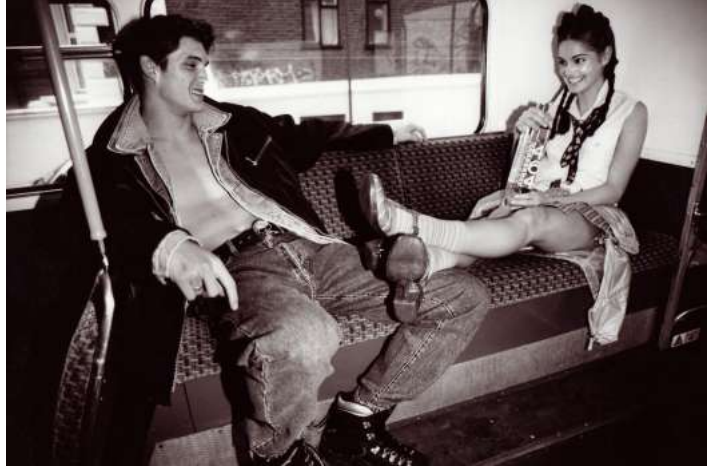

Model: Manuela W.

HEIGHT 173 cm SIZE 34 EU CHEST 83 cm WAIST 61 cm HIP 90 cm
SHOESIZE 38 EU HAIRCOLOR brown EYECOLOR green-brown

BIRDCAGE Modelmanagement
www.birdcage-models.de

Daimlerstraße 14a | 65232 Taunusstein | Germany
Tel: +49 (6128) 970 855 | Mobile: +49 (0)171 620 7091 | E-Mail: booking@birdcage-models.de