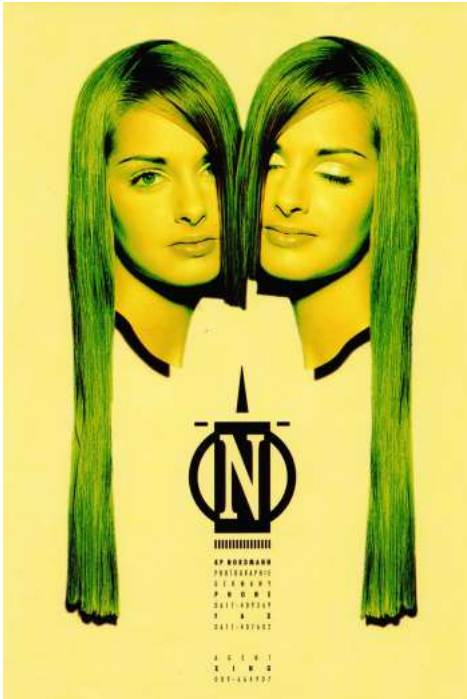

Model: Manuela W.

HEIGHT 173 cm SIZE 34 EU CHEST 83 cm WAIST 61 cm HIP 90 cm
SHOESIZE 38 EU HAIRCOLOR brown EYECOLOR green-brown

BIRDCAGE Modelmanagement
www.birdcage-models.de

Daimlerstraße 14a | 65232 Taunusstein | Germany
Tel: +49 (6128) 970 855 | Mobile: +49 (0)171 620 7091 | E-Mail: booking@birdcage-models.de