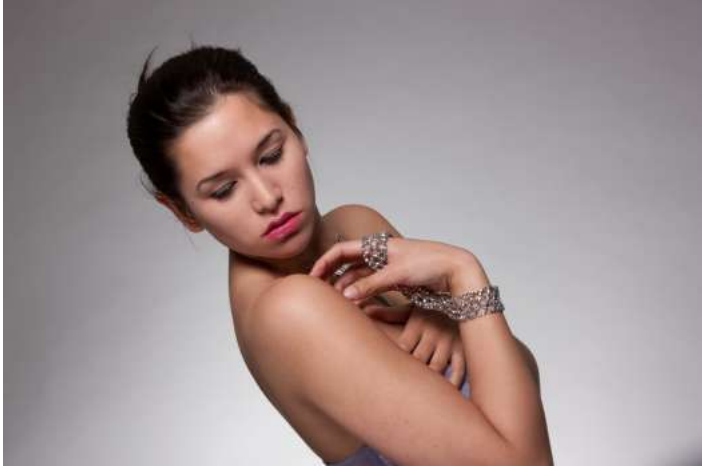

Model: Pamela Sc.

HEIGHT 165 cm SIZE 36 EU CHEST 85 cm WAIST 64 cm HIP 89 cm
SHOESIZE 38 EU HAIRCOLOR brown EYECOLOR brown

BIRDCAGE Modelmanagement
www.birdcage-models.de

Daimlerstraße 14a | 65232 Taunusstein | Germany
Tel: +49 (6128) 970 855 | Mobile: +49 (0)171 620 7091 | E-Mail: booking@birdcage-models.de