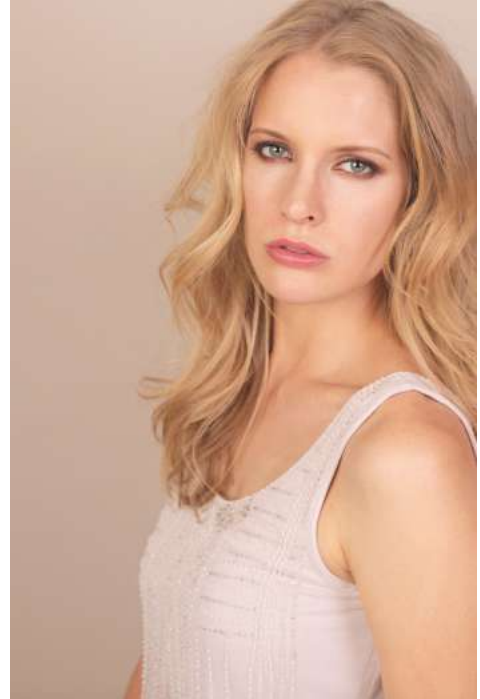

Model: Anja

HEIGHT 176 cm   SIZE 36 EU   CHEST 86 cm   WAIST 65 cm   HIP 92 cm
SHOESIZE 40 EU   HAIRCOLOR blonde   EYECOLOR blue-green

BIRDCAGE Modelmanagement
www.birdcage-models.de

Daimlerstraße 14a | 65232 Taunusstein | Germany
Tel: +49 (6128) 970 855 | Mobile: +49 (0)171 620 7091 | E-Mail: booking@birdcage-models.de