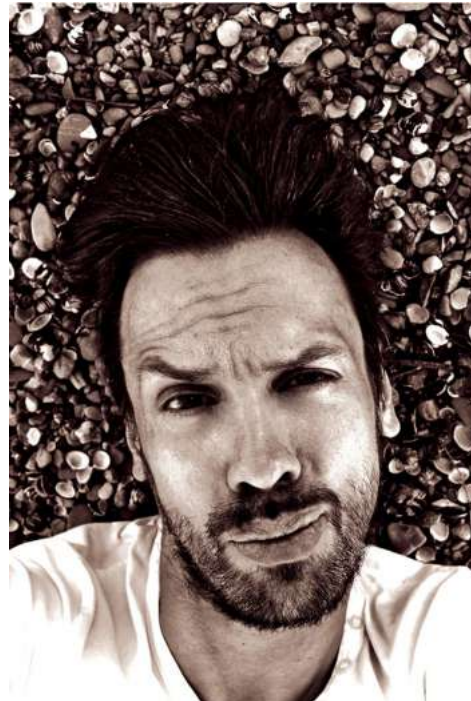

Model: Tom B.

HEIGHT 185 cm SIZE 50 EU CHEST 107 cm WAIST 79 cm HIP 98 cm
SHOESIZE 43 EU HAIRCOLOR brown EYECOLOR green

BIRDCAGE Modelmanagement
www.birdcage-models.de

Daimlerstraße 14a | 65232 Taunusstein | Germany
Tel: +49 (6128) 970 855 | Mobile: +49 (0)171 620 7091 | E-Mail: booking@birdcage-models.de