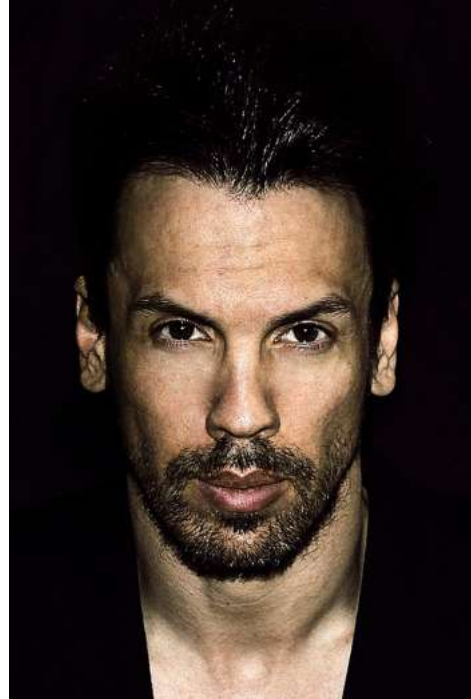

Model: Tom B.

HEIGHT 185 cm SIZE 50 EU CHEST 107 cm WAIST 79 cm HIP 98 cm
SHOESIZE 43 EU HAIRCOLOR brown EYECOLOR green

BIRDCAGE Modelmanagement
www.birdcage-models.de

Daimlerstraße 14a | 65232 Taunusstein | Germany
Tel: +49 (6128) 970 855 | Mobile: +49 (0)171 620 7091 | E-Mail: booking@birdcage-models.de