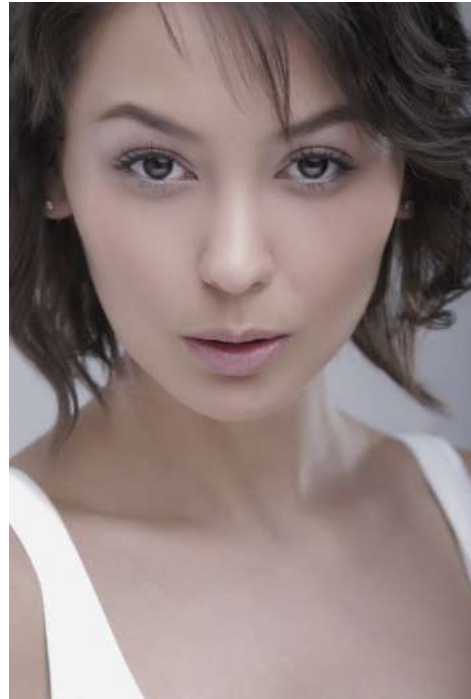

Model: Yvonne R

HEIGHT 177 cm   SIZE 38 EU   CHEST 88 cm   WAIST 64 cm   HIP 93 cm
SHOESIZE 41 EU   HAIRCOLOR brown   EYECOLOR blue-green

BIRDCAGE Modelmanagement
www.birdcage-models.de

Daimlerstraße 14a | 65232 Taunusstein | Germany
Tel: +49 (6128) 970 855 | Mobile: +49 (0)171 620 7091 | E-Mail: booking@birdcage-models.de