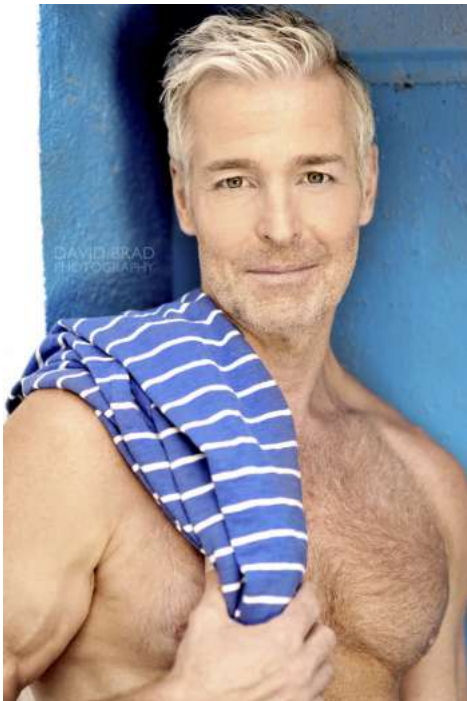

Model: Andreas Sch

HEIGHT 186 cm SIZE 50 EU CHEST 104 cm WAIST 85 cm HIP 100 cm
SHOESIZE 43 EU HAIRCOLOR grey EYECOLOR grey-blue

BIRDCAGE Modelmanagement
www.birdcage-models.de

Daimlerstraße 14a | 65232 Taunusstein | Germany
Tel: +49 (6128) 970 855 | Mobile: +49 (0)171 620 7091 | E-Mail: booking@birdcage-models.de