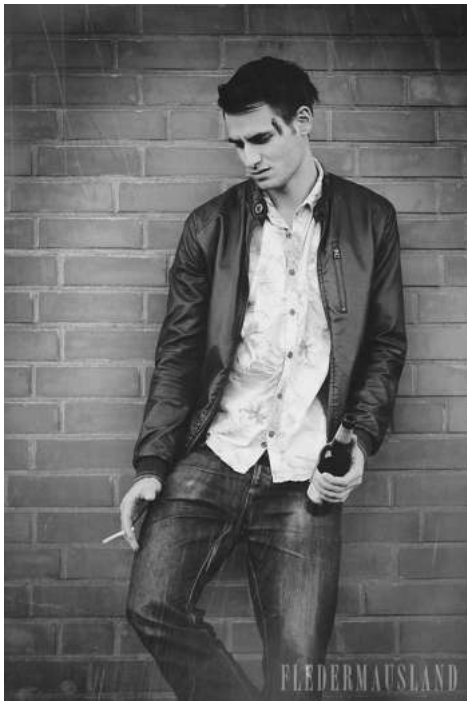

Model: Florian Farini

HEIGHT 188 cm SIZE 48 EU CHEST 101 cm WAIST 78 cm HIP 89 cm
SHOESIZE 45 EU HAIRCOLOR brown EYECOLOR brown

BIRDCAGE Modelmanagement
www.birdcage-models.de

Daimlerstraße 14a | 65232 Taunusstein | Germany
Tel: +49 (6128) 970 855 | Mobile: +49 (0)171 620 7091 | E-Mail: booking@birdcage-models.de