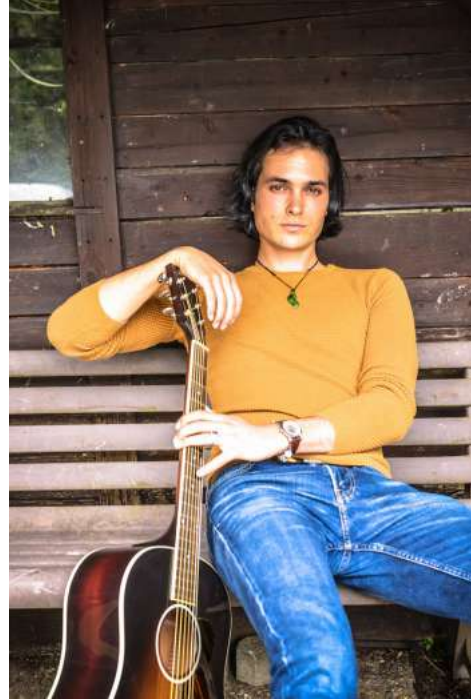

Model: Luke V.

HEIGHT 185 cm CHEST 100 cm WAIST 75 cm HIP 93 cm HAIRCOLOR black
EYECOLOR green-brown

BIRDCAGE Modelmanagement
www.birdcage-models.de

Daimlerstraße 14a | 65232 Taunusstein | Germany
Tel: +49 (6128) 970 855 | Mobile: +49 (0)171 620 7091 | E-Mail: booking@birdcage-models.de