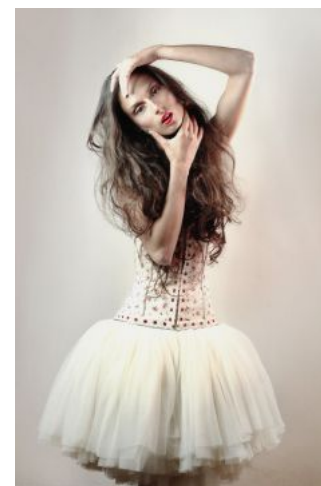

Alexandra L.

Credits photos : Emilie FROQUET

+49 (0)6128 970 855
+49 (0)171 620 7091

BIRDCAGE
MODEL MANAGEMENT

info@birdcage-models.de
www.birdcage-models.de

HEIGHT 176 cm SIZE 36 EU CHEST 84 cm WAIST 62 cm HIP 88 cm
SHOESIZE 38 EU HAIRCOLOR brown EYECOLOR brown