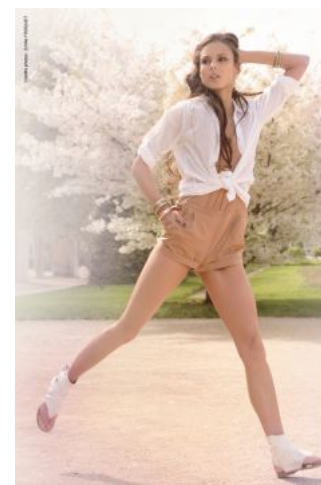

Alexandra L.

Credits photos : Emilie FROQUET

+49 (0)6128 970 855
+49 (0)171 620 7091

BIRDCAGE
MODEL MANAGEMENT

info@birdcage-models.de
www.birdcage-models.de

HEIGHT 176 cm SIZE 36 EU CHEST 84 cm WAIST 62 cm HIP 88 cm
SHOESIZE 38 EU HAIRCOLOR brown EYECOLOR brown