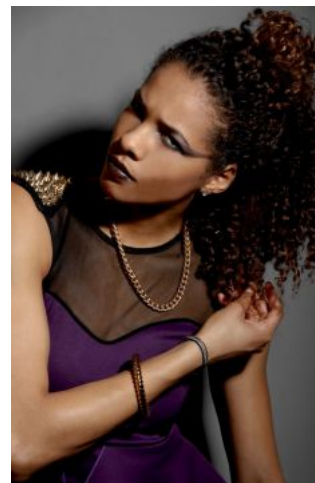

Alexandra W.

+49 (0)6128 970 855
+49 (0)171 620 7091

BIRDCAGE
MODEL MANAGEMENT

info@birdcage-models.de
www.birdcage-models.de

HEIGHT 180 cm SIZE 36 EU CHEST 84 cm WAIST 64 cm HIP 94 cm
SHOESIZE 41 EU HAIRCOLOR blonde EYECOLOR brown