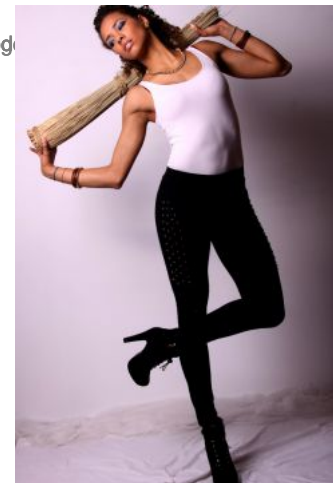

Alexandra W.

+49 (0)6128 970 855
+49 (0)171 620 7091

BIRDCAGE
MODEL MANAGEMENT

info@birdcage-models.de
www.birdcage-models.de

HEIGHT 180 cm SIZE 36 EU CHEST 84 cm WAIST 64 cm HIP 94 cm
SHOESIZE 41 EU HAIRCOLOR blonde EYECOLOR brown