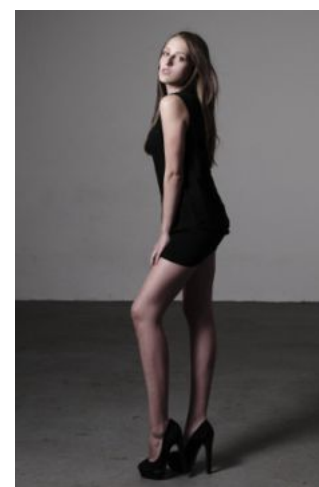

Alina B.

+49 (0)6128 970 855  
+49 (0)171 620 7091

BIRDCAGE  
MODEL MANAGEMENT

info@birdcage-models.de  
www.birdcage-models.de

HEIGHT 169 cm SIZE 32 EU CHEST 83 cm WAIST 62 cm HIP 90 cm  
SHOESIZE 38 EU HAIRCOLOR brown EYECOLOR blue-grey