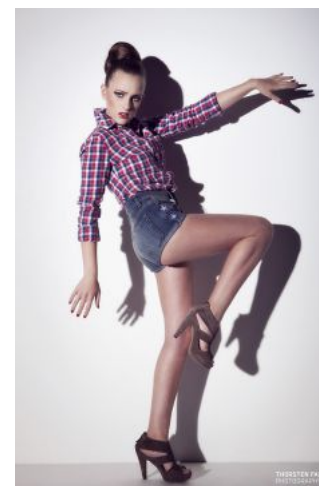

Alina B.

+49 (0)6128 970 855  
+49 (0)171 620 7091

BIRDCAGE  
MODEL MANAGEMENT

info@birdcage-models.de  
www.birdcage-models.de

HEIGHT 169 cm SIZE 32 EU CHEST 83 cm WAIST 62 cm HIP 90 cm  
SHOESIZE 38 EU HAIRCOLOR brown EYECOLOR blue-grey