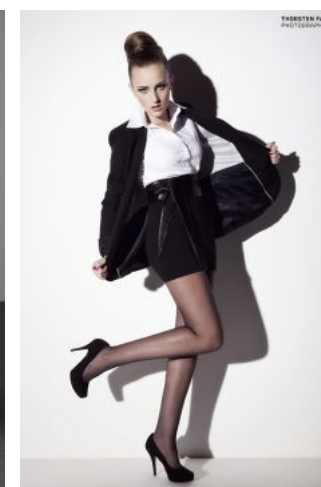

Alina B.

+49 (0)6128 970 855  
+49 (0)171 620 7091

BIRDCAGE  
MODEL MANAGEMENT

info@birdcage-models.de  
www.birdcage-models.de

HEIGHT 169 cm SIZE 32 EU CHEST 83 cm WAIST 62 cm HIP 90 cm  
SHOESIZE 38 EU HAIRCOLOR brown EYECOLOR blue-grey