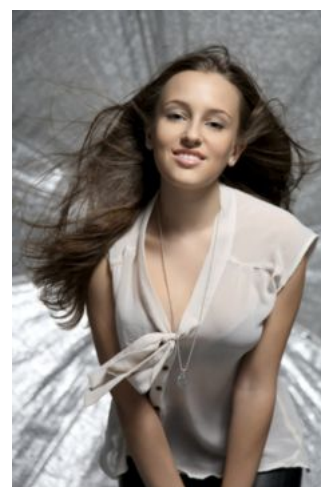

Alina B.

+49 (0)6128 970 855  
+49 (0)171 620 7091

BIRDCAGE  
MODEL MANAGEMENT

info@birdcage-models.de  
www.birdcage-models.de

HEIGHT 169 cm SIZE 32 EU CHEST 83 cm WAIST 62 cm HIP 90 cm  
SHOESIZE 38 EU HAIRCOLOR brown EYECOLOR blue-grey