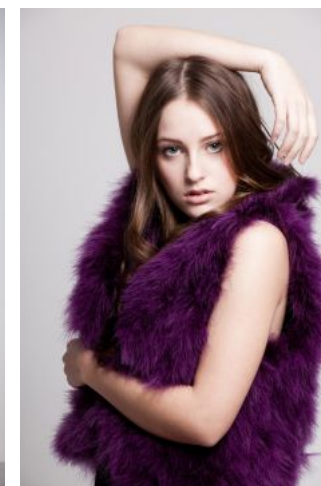

Alina B.

+49 (0)6128 970 855  
+49 (0)171 620 7091

BIRDCAGE  
MODEL MANAGEMENT

info@birdcage-models.de  
www.birdcage-models.de

HEIGHT 169 cm SIZE 32 EU CHEST 83 cm WAIST 62 cm HIP 90 cm  
SHOESIZE 38 EU HAIRCOLOR brown EYECOLOR blue-grey