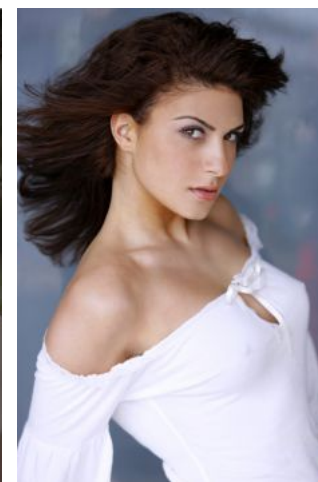

image not readable or empty
var/www/birdcage/core/cache/
Notice: Undefined offset: 8 in

+49 (0)6128 970 855
+49 (0)171 620 7091

BIRDCAGE
MODEL MANAGEMENT

info@birdcage-models.de
www.birdcage-models.de

HEIGHT 174 cm   SIZE 36 EU   CHEST 89 cm   WAIST 70 cm   HIP 96 cm
SHOESIZE 39 EU   HAIRCOLOR brown   EYECOLOR brown