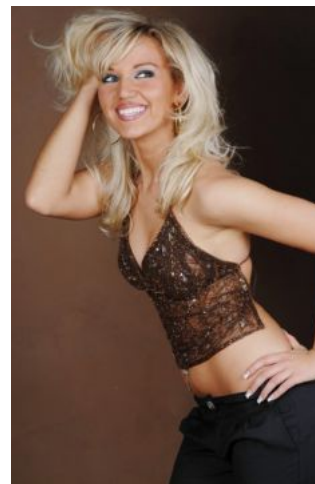

Anna D.

+49 (0)6128 970 855
+49 (0)171 620 7091

BIRDCAGE
MODEL MANAGEMENT

info@birdcage-models.de
www.birdcage-models.de

HEIGHT 172 cm SIZE 36 EU CHEST 88 cm WAIST 64 cm HIP 93 cm
SHOESIZE 37 EU HAIRCOLOR blonde EYECOLOR blue