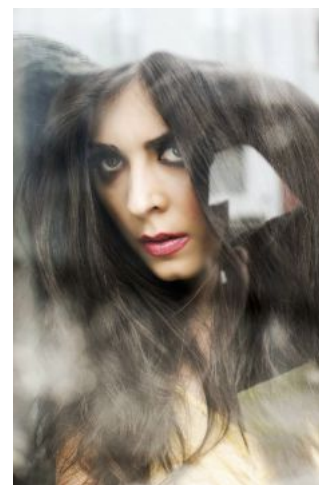

image not readable or empty
var/www/birdcage/core/cache/...
Notice: Undefined offset: 8 in

+49 (0)6128 970 855
+49 (0)171 620 7091

BIRDCAGE
MODEL MANAGEMENT

info@birdcage-models.de
www.birdcage-models.de

HEIGHT 178 cm SIZE 34 EU CHEST 83 cm WAIST 60 cm HIP 90 cm
SHOESIZE 38 EU HAIRCOLOR brown EYECOLOR green