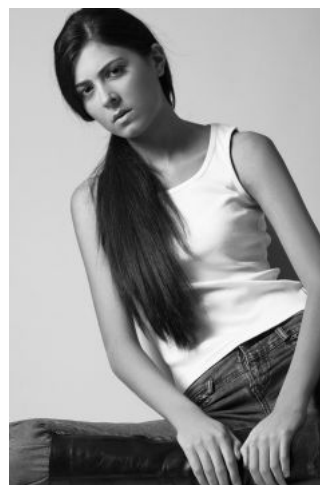

image not readable or empty
var/www/birdcage/core/cache/...
Notice: Undefined offset: 8 in

+49 (0)6128 970 855
+49 (0)171 620 7091

BIRDCAGE
MODEL MANAGEMENT

info@birdcage-models.de
www.birdcage-models.de

HEIGHT 178 cm SIZE 34 EU CHEST 83 cm WAIST 60 cm HIP 90 cm
SHOESIZE 38 EU HAIRCOLOR brown EYECOLOR green