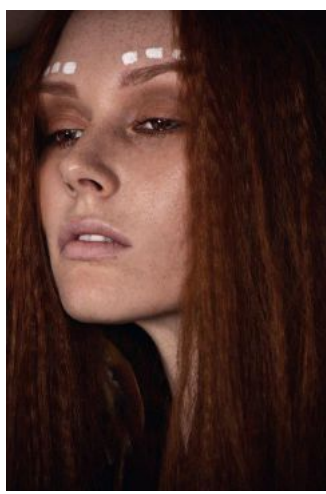

Anne R.

+49 (0)6128 970 855
+49 (0)171 620 7091

BIRDCAGE
MODEL MANAGEMENT

info@birdcage-models.de
www.birdcage-models.de

HEIGHT 182 cm SIZE 36 EU CHEST 90 cm WAIST 69 cm HIP 99 cm
SHOESIZE 40/41 EU HAIRCOLOR red EYECOLOR brown