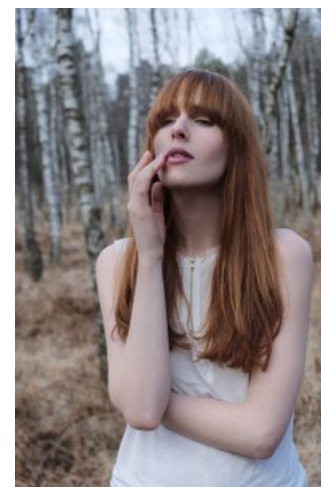

Arijana S.

+49 (0)6128 970 855
+49 (0)171 620 7091

BIRDCAGE
MODEL MANAGEMENT

info@birdcage-models.de
www.birdcage-models.de

HEIGHT 172 cm SIZE 34 EU CHEST 84 cm WAIST 61 cm HIP 91 cm
SHOESIZE 39 EU HAIRCOLOR red EYECOLOR blue