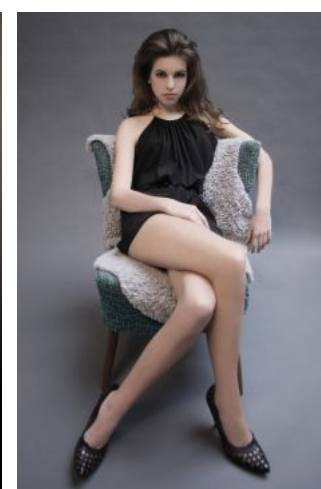

Carina H.

+49 (0)6128 970 855  
+49 (0)171 620 7091

BIRDCAGE  
MODEL MANAGEMENT

info@birdcage-models.de  
www.birdcage-models.de

HEIGHT 172 cm CHEST 85 cm WAIST 60 cm HIP 85 cm SHOESIZE 38 EU  
HAIRCOLOR brown