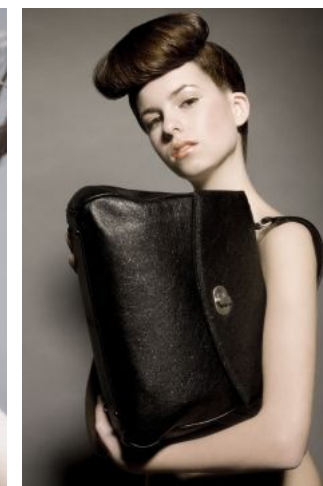

Carina H.

+49 (0)6128 970 855  
+49 (0)171 620 7091

BIRDCAGE  
MODEL MANAGEMENT

info@birdcage-models.de  
www.birdcage-models.de

HEIGHT 172 cm CHEST 85 cm WAIST 60 cm HIP 85 cm SHOESIZE 38 EU  
HAIRCOLOR brown