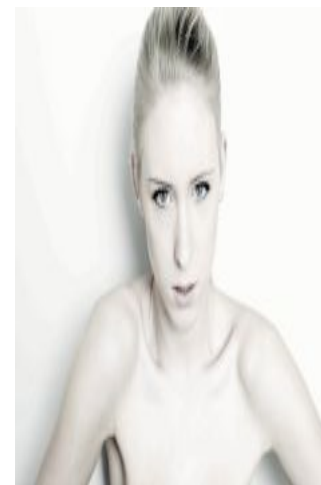

Christin R.

+49 (0)6128 970 855
+49 (0)171 620 7091

BIRDCAGE
MODEL MANAGEMENT

info@birdcage-models.de
www.birdcage-models.de

HEIGHT 174 cm CHEST 87 cm WAIST 62 cm HIP 91 cm SHOESIZE 39 EU
HAIRCOLOR blonde EYECOLOR blue-grey