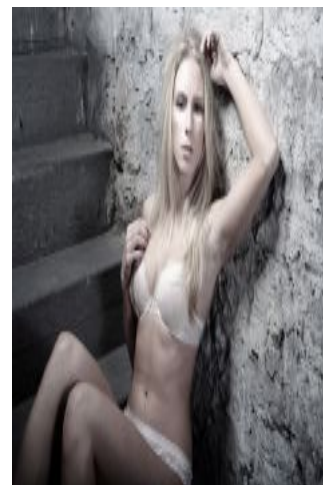

Christin R.

+49 (0)6128 970 855
+49 (0)171 620 7091

BIRDCAGE
MODEL MANAGEMENT

info@birdcage-models.de
www.birdcage-models.de

HEIGHT 174 cm CHEST 87 cm WAIST 62 cm HIP 91 cm SHOESIZE 39 EU
HAIRCOLOR blonde EYECOLOR blue-grey