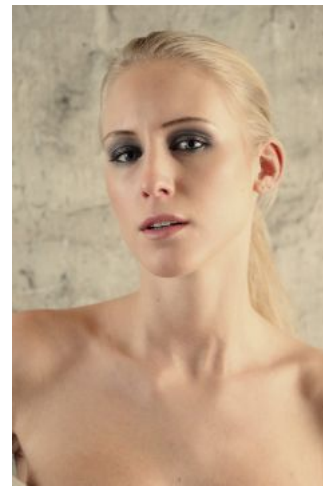

Christin R.

+49 (0)6128 970 855
+49 (0)171 620 7091

BIRDCAGE
MODEL MANAGEMENT

info@birdcage-models.de
www.birdcage-models.de

HEIGHT 174 cm CHEST 87 cm WAIST 62 cm HIP 91 cm SHOESIZE 39 EU
HAIRCOLOR blonde EYECOLOR blue-grey