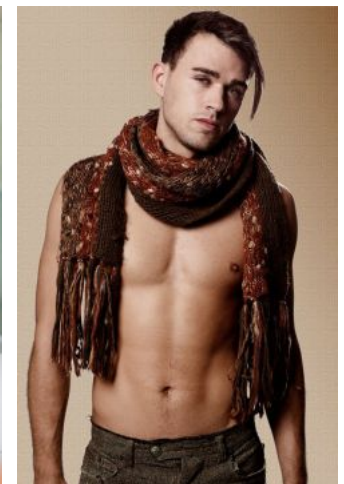

Daniel F.

+49 (0)6128 970 855
+49 (0)171 620 7091

BIRDCAGE
MODEL MANAGEMENT

info@birdcage-models.de
www.birdcage-models.de

HEIGHT 181 cm SIZE 48 EU CHEST 96 cm WAIST 77 cm HIP 93 cm
SHOESIZE 42/43 EU HAIRCOLOR blonde EYECOLOR green