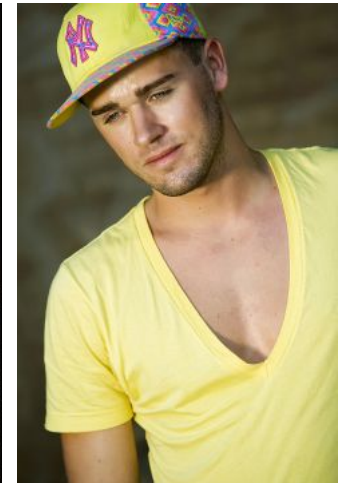

Daniel F.

+49 (0)6128 970 855
+49 (0)171 620 7091

BIRDCAGE
MODEL MANAGEMENT

info@birdcage-models.de
www.birdcage-models.de

HEIGHT 181 cm SIZE 48 EU CHEST 96 cm WAIST 77 cm HIP 93 cm
SHOESIZE 42/43 EU HAIRCOLOR blonde EYECOLOR green