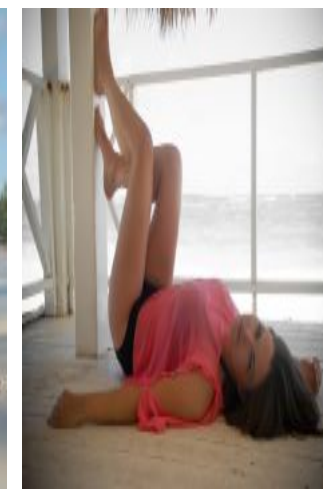

Agnes B

+49 (0)6128 970 855
+49 (0)171 620 7091

BIRDCAGE
MODEL MANAGEMENT

info@birdcage-models.de
www.birdcage-models.de

HEIGHT 178 cm SIZE 42 EU CHEST 99 cm WAIST 79 cm HIP 107 cm
SHOESIZE 42 EU HAIRCOLOR brown EYECOLOR blue-grey