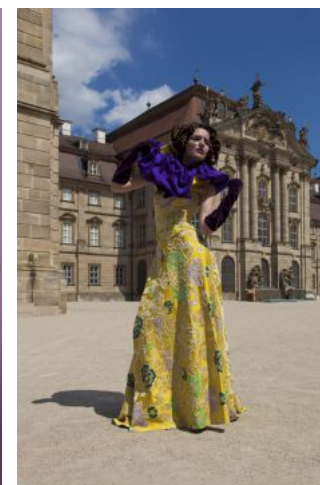

Daniela M.

+49 (0)6128 970 855  
+49 (0)171 620 7091

BIRDCAGE  
MODEL MANAGEMENT

info@birdcage-models.de  
www.birdcage-models.de

HEIGHT 168 cm SIZE 36 EU CHEST 78 cm WAIST 61 cm HIP 88 cm  
SHOESIZE 37 EU HAIRCOLOR brown EYECOLOR green