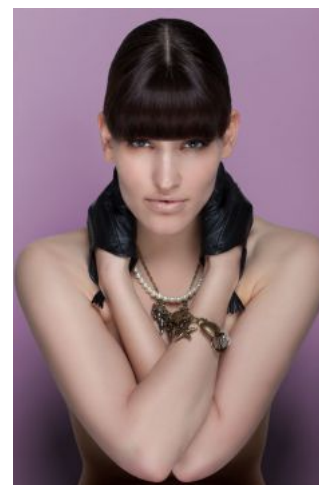

Daniela M.

+49 (0)6128 970 855  
+49 (0)171 620 7091

BIRDCAGE  
MODEL MANAGEMENT

info@birdcage-models.de  
www.birdcage-models.de

HEIGHT 168 cm SIZE 36 EU CHEST 78 cm WAIST 61 cm HIP 88 cm  
SHOESIZE 37 EU HAIRCOLOR brown EYECOLOR green