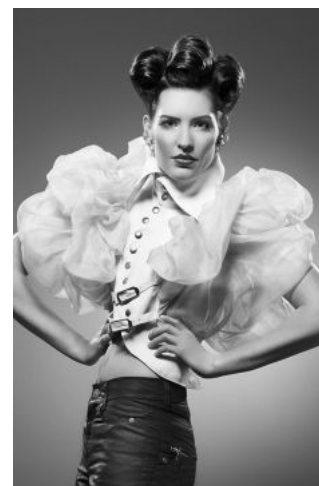

Daniela M.

+49 (0)6128 970 855  
+49 (0)171 620 7091

BIRDCAGE  
MODEL MANAGEMENT

info@birdcage-models.de  
www.birdcage-models.de

HEIGHT 168 cm SIZE 36 EU CHEST 78 cm WAIST 61 cm HIP 88 cm  
SHOESIZE 37 EU HAIRCOLOR brown EYECOLOR green