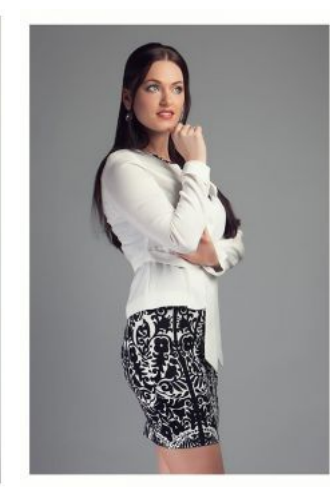

Dusa

+49 (0)6128 970 855
+49 (0)171 620 7091

BIRDCAGE
MODEL MANAGEMENT

info@birdcage-models.de
www.birdcage-models.de

HEIGHT 170 cm SIZE 36 EU CHEST 92 cm WAIST 65 cm HIP 91 cm
SHOESIZE 38 EU HAIRCOLOR brown EYECOLOR blue