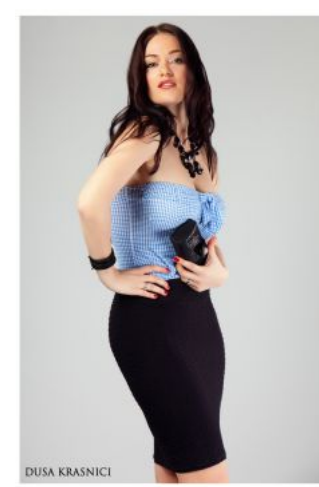

Dusa

+49 (0)6128 970 855
+49 (0)171 620 7091

BIRDCAGE
MODEL MANAGEMENT

info@birdcage-models.de
www.birdcage-models.de

HEIGHT 170 cm SIZE 36 EU CHEST 92 cm WAIST 65 cm HIP 91 cm
SHOESIZE 38 EU HAIRCOLOR brown EYECOLOR blue