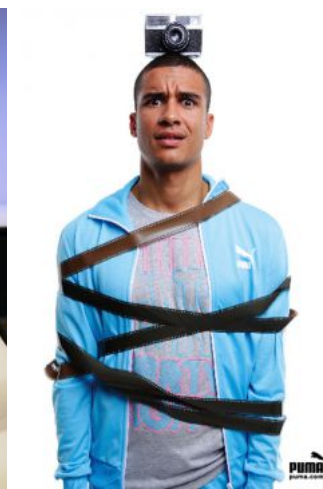

Elias L.

+49 (0)6128 970 855  
+49 (0)171 620 7091

BIRDCAGE  
MODEL MANAGEMENT

info@birdcage-models.de  
www.birdcage-models.de

HEIGHT 188 cm SIZE 48 EU CHEST 97 cm WAIST 75 cm HIP 90 cm  
SHOESIZE 44 EU HAIRCOLOR brown EYECOLOR brown