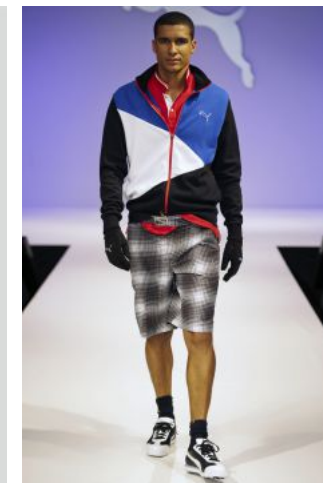

Elias L.

+49 (0)6128 970 855  
+49 (0)171 620 7091

BIRDCAGE  
MODEL MANAGEMENT

info@birdcage-models.de  
www.birdcage-models.de

HEIGHT 188 cm SIZE 48 EU CHEST 97 cm WAIST 75 cm HIP 90 cm  
SHOESIZE 44 EU HAIRCOLOR brown EYECOLOR brown