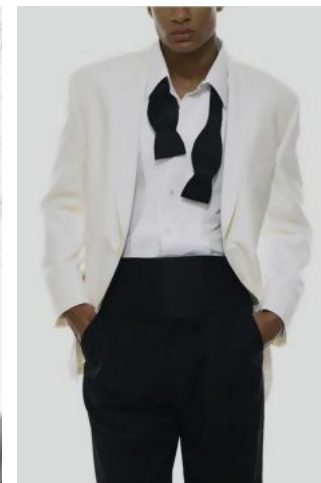

Elias L.

+49 (0)6128 970 855  
+49 (0)171 620 7091

BIRDCAGE  
MODEL MANAGEMENT

info@birdcage-models.de  
www.birdcage-models.de

HEIGHT 188 cm SIZE 48 EU CHEST 97 cm WAIST 75 cm HIP 90 cm  
SHOESIZE 44 EU HAIRCOLOR brown EYECOLOR brown