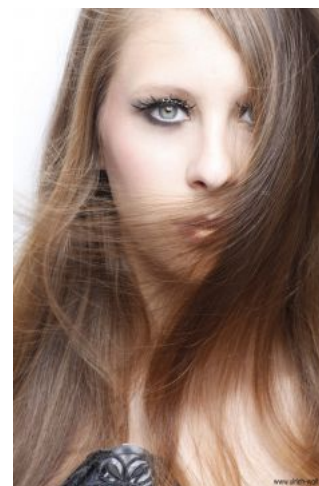

Elisa D.

+49 (0)6128 970 855
+49 (0)171 620 7091

BIRDCAGE
MODEL MANAGEMENT

info@birdcage-models.de
www.birdcage-models.de

HEIGHT 170 cm SIZE 34 EU CHEST 80 cm WAIST 62 cm HIP 91 cm
HAIRCOLOR blonde EYECOLOR green