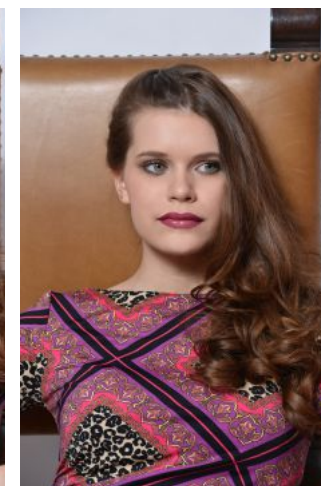

Emily P.

+49 (0)6128 970 855
+49 (0)171 620 7091

BIRDCAGE
MODEL MANAGEMENT

info@birdcage-models.de
www.birdcage-models.de

HEIGHT 179 cm SIZE 38 EU CHEST 85 cm WAIST 70 cm HIP 86 cm
SHOESIZE 40 EU HAIRCOLOR brown EYECOLOR blue-green