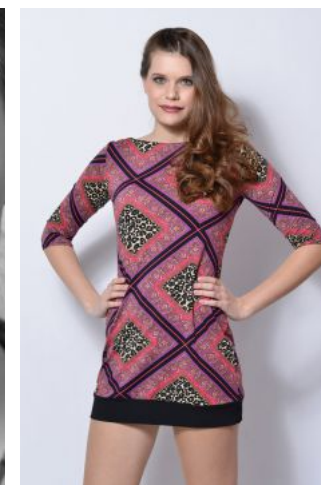

Emily P.

+49 (0)6128 970 855
+49 (0)171 620 7091

BIRDCAGE
MODEL MANAGEMENT

info@birdcage-models.de
www.birdcage-models.de

HEIGHT 179 cm SIZE 38 EU CHEST 85 cm WAIST 70 cm HIP 86 cm
SHOESIZE 40 EU HAIRCOLOR brown EYECOLOR blue-green