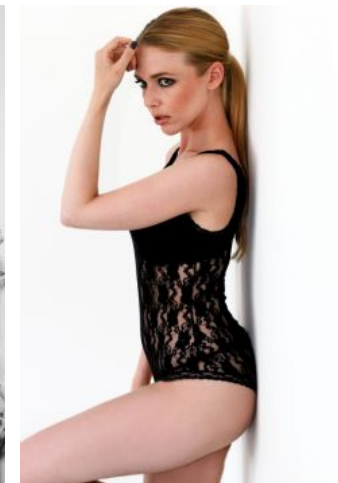

Franziska K. CUT

MODEL: FRANZISKA
PHOTOGRAPHER: PETER GRUSEL

+49 (0)6128 970 855
+49 (0)171 620 7091

BIRDCAGE
MODEL MANAGEMENT

info@birdcage-models.de
www.birdcage-models.de

HEIGHT 165 cm SIZE 34 EU CHEST 80 cm WAIST 66 cm HIP 93 cm
SHOESIZE 38 EU HAIRCOLOR blonde EYECOLOR green