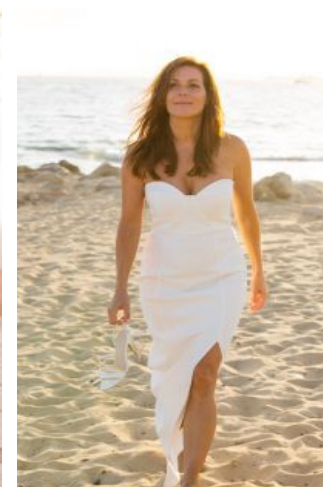

Gaby M.

+49 (0)6128 970 855
+49 (0)171 620 7091

BIRDCAGE
MODEL MANAGEMENT

info@birdcage-models.de
www.birdcage-models.de

HEIGHT 168 cm SIZE 36 EU CHEST 89 cm WAIST 64 cm HIP 89 cm
SHOESIZE 38 EU HAIRCOLOR brown EYECOLOR green