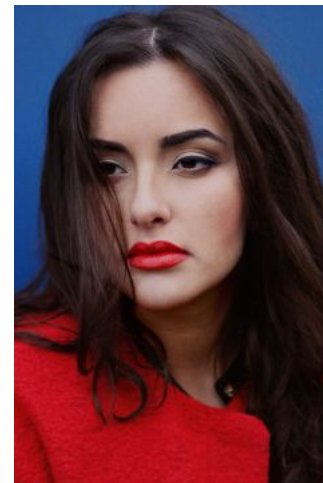

Gentjana R.

+49 (0)6128 970 855
+49 (0)171 620 7091

BIRDCAGE
MODEL MANAGEMENT

info@birdcage-models.de
www.birdcage-models.de

HEIGHT 172 cm SIZE 38 EU CHEST 87 cm WAIST 63 cm HIP 97 cm
SHOESIZE 39 EU HAIRCOLOR brown EYECOLOR brown