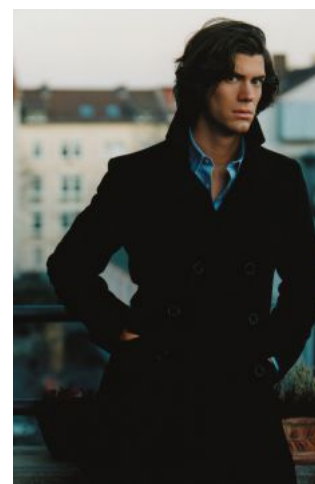

Alexander J.

pg

+49 (0)6128 970 855  
+49 (0)171 620 7091

**BIRDCAGE**  
MODEL MANAGEMENT

info@birdcage-models.de  
www.birdcage-models.de

HEIGHT 190 cm SIZE 52 EU CHEST 104 cm WAIST 75 cm HIP 95 cm  
SHOESIZE 43 EU HAIRCOLOR brown EYECOLOR blue-green