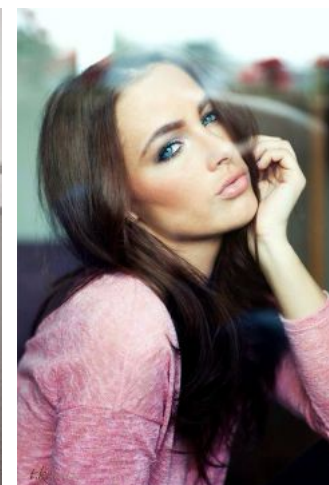

Bobby

+49 (0)6128 970 855
+49 (0)171 620 7091

BIRDCAGE
MODEL MANAGEMENT

info@birdcage-models.de
www.birdcage-models.de

HEIGHT 175 cm SIZE 34 EU CHEST 87 cm WAIST 62 cm HIP 91 cm
SHOESIZE 38/39 EU HAIRCOLOR brown EYECOLOR blue