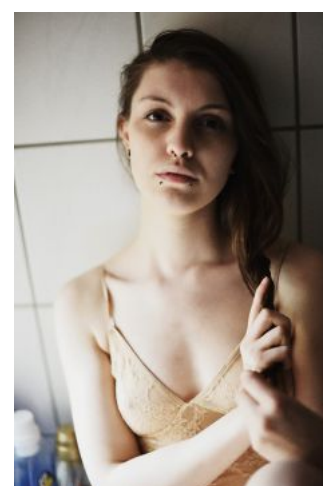

Jessica Herzigova

+49 (0)6128 970 855
+49 (0)171 620 7091

BIRDCAGE
MODEL MANAGEMENT

info@birdcage-models.de
www.birdcage-models.de

HEIGHT 165 cm SIZE 32 EU CHEST 79 cm WAIST 58 cm HIP 88 cm
SHOESIZE 38 EU HAIRCOLOR brown EYECOLOR brown