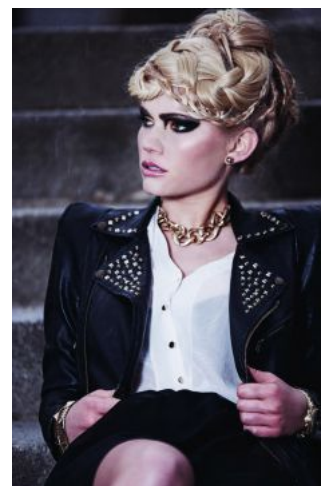

Johanna O.

+49 (0)6128 970 855  
+49 (0)171 620 7091

BIRDCAGE  
MODEL MANAGEMENT

info@birdcage-models.de  
www.birdcage-models.de

HEIGHT 174 cm SIZE 34 EU CHEST 86 cm WAIST 60 cm HIP 92 cm  
SHOESIZE 39 EU HAIRCOLOR blonde EYECOLOR blue-green