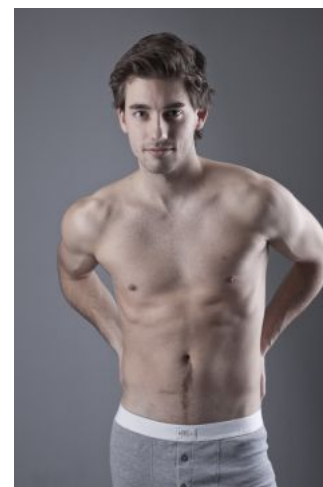

Justus W.

+49 (0)6128 970 855
+49 (0)171 620 7091

BIRDCAGE
MODEL MANAGEMENT

info@birdcage-models.de
www.birdcage-models.de

HEIGHT 187 cm SIZE 48 EU CHEST 102 cm WAIST 86 cm HIP 98 cm
SHOESIZE 44 EU HAIRCOLOR blonde EYECOLOR blue