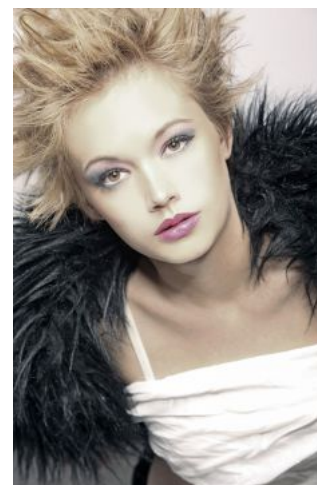

+49 (0)6128 970 855  
+49 (0)171 620 7091

BIRDCAGE  
MODEL MANAGEMENT

info@birdcage-models.de  
www.birdcage-models.de

pg

HEIGHT 172 cm SIZE 38 EU CHEST 86 cm WAIST 66 cm HIP 98 cm  
SHOESIZE 40 EU HAIRCOLOR blonde EYECOLOR green-brown