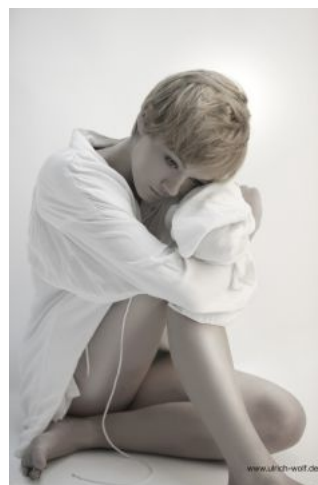

+49 (0)6128 970 855  
+49 (0)171 620 7091

BIRDCAGE  
MODEL MANAGEMENT

info@birdcage-models.de  
www.birdcage-models.de

pg

HEIGHT 172 cm SIZE 38 EU CHEST 86 cm WAIST 66 cm HIP 98 cm  
SHOESIZE 40 EU HAIRCOLOR blonde EYECOLOR green-brown