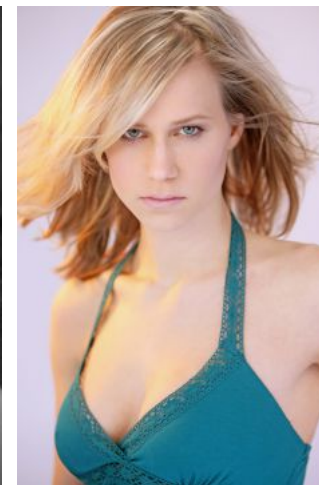

Krissi F.

MODISCH IN LEDER - STARK IN TRACHT

+49 (0)6128 970 855  
+49 (0)171 620 7091

BIRDCAGE  
MODEL MANAGEMENT

info@birdcage-models.de  
www.birdcage-models.de

HEIGHT 178 cm CHEST 89 cm WAIST 64 cm HIP 88 cm SHOESIZE 40 EU  
HAIRCOLOR blonde EYECOLOR grey-blue