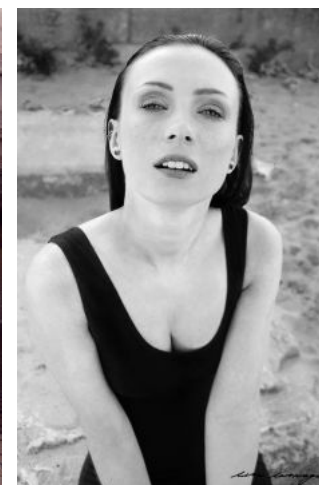

Lisa B.

LYONEL STIEF
PHOTOGRAPHY

+49 (0)6128 970 855
+49 (0)171 620 7091

BIRDCAGE
MODEL MANAGEMENT

info@birdcage-models.de
www.birdcage-models.de

HEIGHT 170 cm SIZE 34 EU CHEST 83 cm WAIST 62 cm HIP 90 cm
SHOESIZE 37 EU HAIRCOLOR brown EYECOLOR green