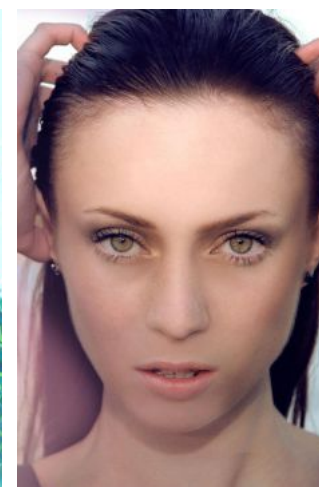

Lisa B.

LYONEL STIEF
PHOTOGRAPHY

+49 (0)6128 970 855
+49 (0)171 620 7091

BIRDCAGE
MODEL MANAGEMENT

info@birdcage-models.de
www.birdcage-models.de

HEIGHT 170 cm SIZE 34 EU CHEST 83 cm WAIST 62 cm HIP 90 cm
SHOESIZE 37 EU HAIRCOLOR brown EYECOLOR green