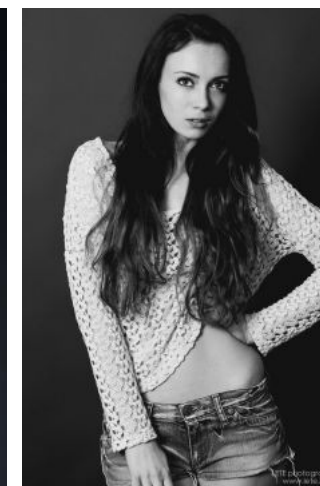

Lisa B.

LYONEL STIEF
PHOTOGRAPHY

+49 (0)6128 970 855
+49 (0)171 620 7091

BIRDCAGE
MODEL MANAGEMENT

info@birdcage-models.de
www.birdcage-models.de

HEIGHT 170 cm SIZE 34 EU CHEST 83 cm WAIST 62 cm HIP 90 cm
SHOESIZE 37 EU HAIRCOLOR brown EYECOLOR green