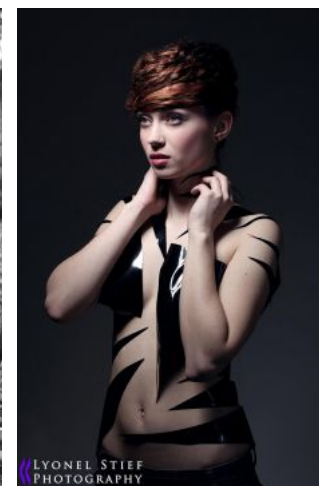

Lisa B.

LYONEL STIEF
PHOTOGRAPHY

+49 (0)6128 970 855
+49 (0)171 620 7091

BIRDCAGE
MODEL MANAGEMENT

info@birdcage-models.de
www.birdcage-models.de

HEIGHT 170 cm SIZE 34 EU CHEST 83 cm WAIST 62 cm HIP 90 cm
SHOESIZE 37 EU HAIRCOLOR brown EYECOLOR green