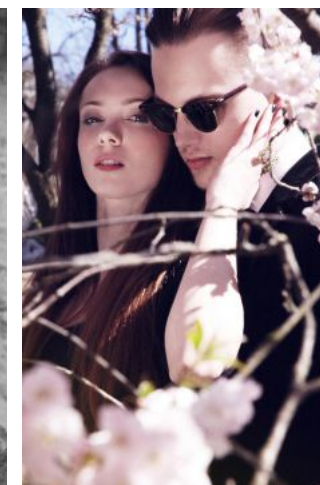

Lisa B.

LYONEL STIEF
PHOTOGRAPHY

+49 (0)6128 970 855
+49 (0)171 620 7091

BIRDCAGE
MODEL MANAGEMENT

info@birdcage-models.de
www.birdcage-models.de

HEIGHT 170 cm SIZE 34 EU CHEST 83 cm WAIST 62 cm HIP 90 cm
SHOESIZE 37 EU HAIRCOLOR brown EYECOLOR green