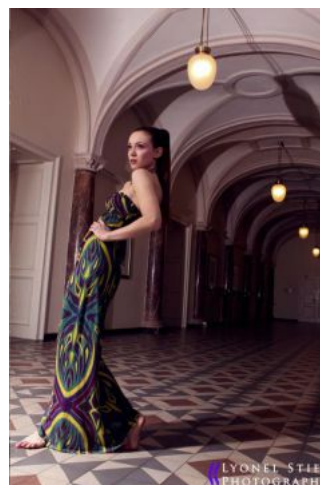

Lisa B.

LYONEL STIEF
PHOTOGRAPHY

+49 (0)6128 970 855
+49 (0)171 620 7091

BIRDCAGE
MODEL MANAGEMENT

info@birdcage-models.de
www.birdcage-models.de

HEIGHT 170 cm SIZE 34 EU CHEST 83 cm WAIST 62 cm HIP 90 cm
SHOESIZE 37 EU HAIRCOLOR brown EYECOLOR green