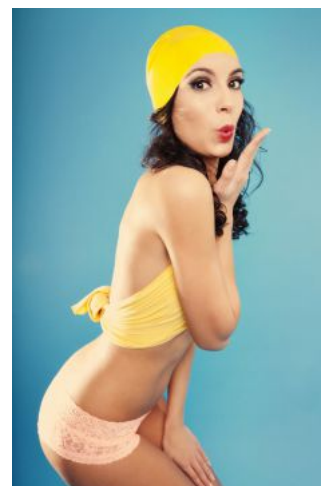

Lisa N.

+49 (0)6128 970 855  
+49 (0)171 620 7091

BIRDCAGE  
MODEL MANAGEMENT

info@birdcage-models.de  
www.birdcage-models.de

HEIGHT 170 cm SIZE 34 EU CHEST 85 cm WAIST 65 cm HIP 93 cm  
SHOESIZE 37 EU HAIRCOLOR brown EYECOLOR brown