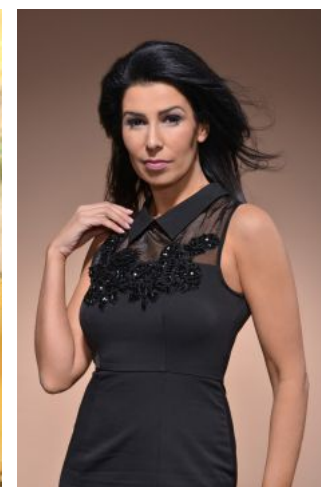

Madeleine W.

ALFRED WOLF

BIRDCAGE
MODEL MANAGEMENT

+49 (0)6128 970 855
+49 (0)171 620 7091

info@birdcage-models.de
www.birdcage-models.de

HEIGHT 174 cm SIZE 36 EU CHEST 88 cm WAIST 69 cm HIP 92 cm
SHOESIZE 38/39 EU HAIRCOLOR brown EYECOLOR brown