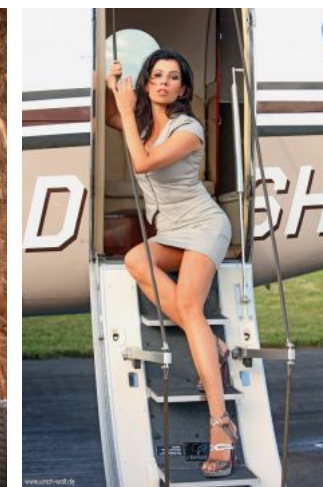

Madeleine W.

ALFRED WOLF

BIRDCAGE
MODEL MANAGEMENT

+49 (0)6128 970 855
+49 (0)171 620 7091

info@birdcage-models.de
www.birdcage-models.de

HEIGHT 174 cm SIZE 36 EU CHEST 88 cm WAIST 69 cm HIP 92 cm
SHOESIZE 38/39 EU HAIRCOLOR brown EYECOLOR brown