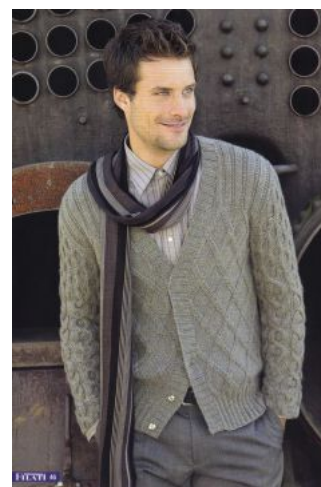

Marcel S.

+49 (0)6128 970 855
+49 (0)171 620 7091

BIRDCAGE
MODEL MANAGEMENT

info@birdcage-models.de
www.birdcage-models.de

HEIGHT 186 cm SIZE 50 EU CHEST 104 cm WAIST 75 cm HIP 95 cm
SHOESIZE 43 EU HAIRCOLOR brown EYECOLOR blue-green