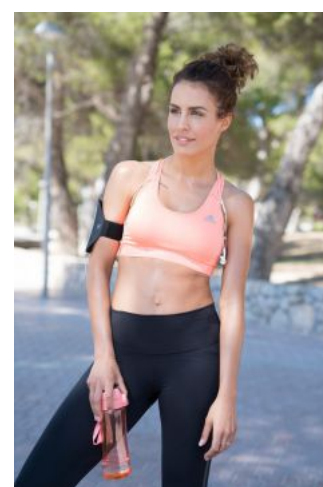

Marcella M.

+49 (0)6128 970 855
+49 (0)171 620 7091

BIRDCAGE
MODEL MANAGEMENT

info@birdcage-models.de
www.birdcage-models.de

HEIGHT 173 cm SIZE 36 EU CHEST 84 cm WAIST 62 cm HIP 93 cm
SHOESIZE 39 EU HAIRCOLOR brown EYECOLOR brown