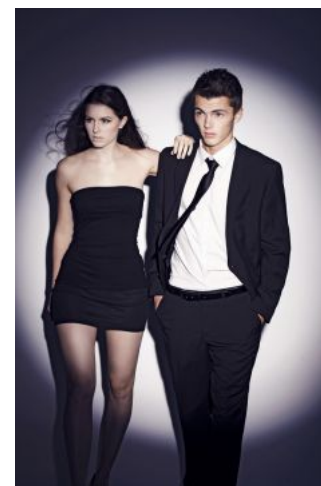

Maria B.

+49 (0)6128 970 855
+49 (0)171 620 7091

BIRDCAGE
MODEL MANAGEMENT

info@birdcage-models.de
www.birdcage-models.de

HEIGHT 179 cm SIZE 36 EU CHEST 86 cm WAIST 63 cm HIP 94 cm
SHOESIZE 40/41 EU HAIRCOLOR brown EYECOLOR brown