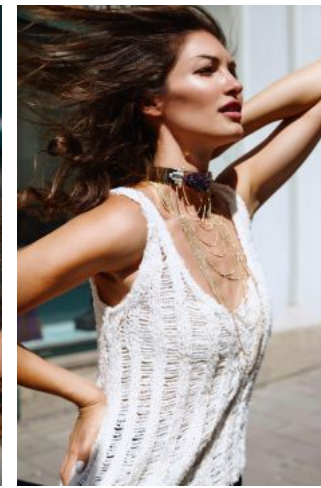

Marina S.

+49 (0)6128 970 855  
+49 (0)171 620 7091

BIRDCAGE  
MODEL MANAGEMENT

info@birdcage-models.de  
www.birdcage-models.de

HEIGHT 176 cm SIZE 34 EU CHEST 86 cm WAIST 62 cm HIP 92 cm  
SHOESIZE 39 EU HAIRCOLOR brown EYECOLOR green-blue