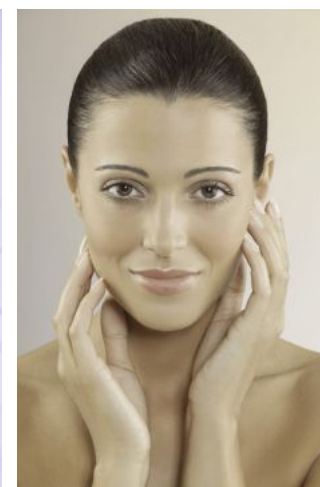

Michaela M.

+49 (0)6128 970 855
+49 (0)171 620 7091

BIRDCAGE
MODEL MANAGEMENT

info@birdcage-models.de
www.birdcage-models.de

HEIGHT 175 cm SIZE 36 EU CHEST 90 cm WAIST 65 cm HIP 95 cm
SHOESIZE 39 EU HAIRCOLOR brown EYECOLOR brown