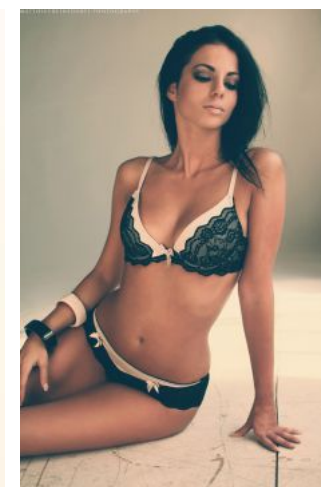

Michaela S.

BEHIND THE MASK PHOTOGRAPHY, COPYRIGHT 2010

+49 (0)6128 970 855
+49 (0)171 620 7091

BIRDCAGE
MODEL MANAGEMENT

info@birdcage-models.de
www.birdcage-models.de

HEIGHT 169 cm CHEST 85 cm WAIST 60 cm HIP 85 cm SHOESIZE 35 EU
HAIRCOLOR brown EYECOLOR brown