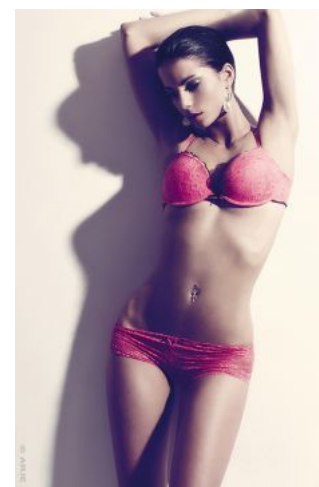

Michaela S.

BEHIND THE MASK PHOTOGRAPHY, COPYRIGHT 2010

+49 (0)6128 970 855
+49 (0)171 620 7091

BIRDCAGE
MODEL MANAGEMENT

info@birdcage-models.de
www.birdcage-models.de

HEIGHT 169 cm CHEST 85 cm WAIST 60 cm HIP 85 cm SHOESIZE 35 EU
HAIRCOLOR brown EYECOLOR brown