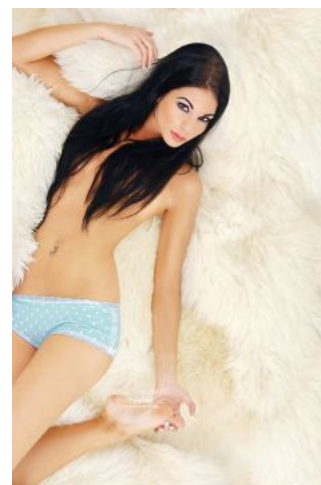

Michaela S.

BEHIND THE MASK PHOTOGRAPHY, COPYRIGHT 2010

+49 (0)6128 970 855
+49 (0)171 620 7091

BIRDCAGE
MODEL MANAGEMENT

info@birdcage-models.de
www.birdcage-models.de

HEIGHT 169 cm CHEST 85 cm WAIST 60 cm HIP 85 cm SHOESIZE 35 EU
HAIRCOLOR brown EYECOLOR brown